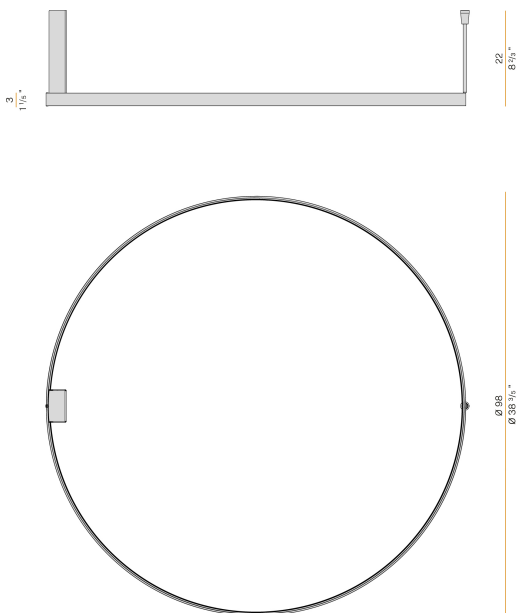

### Data sheet

CODE	P03302.100.0402
SYSTEM POWER CONSUMPTION	54W
EFFICACY	75.54lm/W
LIGHT SOURCE	LED
LIGHT SOURCE LIFETIME	L70 (B50) 60.000h
COLOUR TEMPERATURE	3000K Ra>90
LIGHT DISTRIBUTION	diffused
POWER SUPPLY	220-240V AC
FREQUENCY	50/60Hz
ELECTRICAL CONFIGURATION	dimmable (DALI/Push DIM)
DRIVER	integrated included
NOMINAL LUMINOUS FLUX	5670lm
LUMEN OUTPUT	4079lm
EFFICIENCY	71.9%
WEIGHT	2,06 Kg
PROTECTION DEGREE	IP20
COLOUR TOLLERANCES	SDCM 3
PACKING DIMENSIONS	107,0 x 107,0 x 11,0 cm

### Technical drawing

### Polar diagram